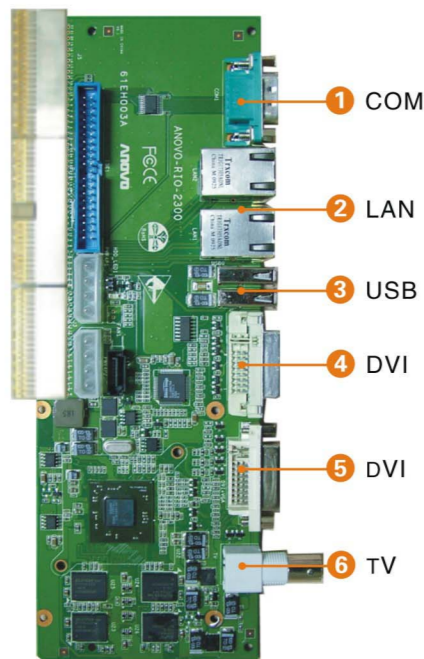

RIO-2300E

- 1 COM
- 2 LAN
- 3 USB

- 4 DVI
- 5 DVI
- 6 TV

Spec

- ◆ Form Factor CPCI
- ◆ CPU NA
- ◆ Memory NA
- ◆ Chipset NA
- ◆ BIOS NA
- ◆ Watchdog NA
- ◆ HDD 1 x SATA, 1 x IDE
- ◆ Expansion slot NA
- ◆ Graphics S3 2300E
Supports VGA, DVI
VGA up to 2048 x 1536
- ◆ Lan 2 x 1000Mbps
2 x Giga LAN
- ◆ I/O 1 x DVI
2 x USB
1 x TV
- ◆ Operation Temp -20°C~60°C
- ◆ Relative Humidity 5°C~95°C
- ◆ Dimension 233mm x 80mm

Features

- ◆ CPCI
- ◆ S3 2300E
- ◆ Supports 2 x USB2.0, 1 x SATA, 1 x IDE

Accessories

- 1 x Manual
- 1 x Dirver
- 1 x Warranty Card