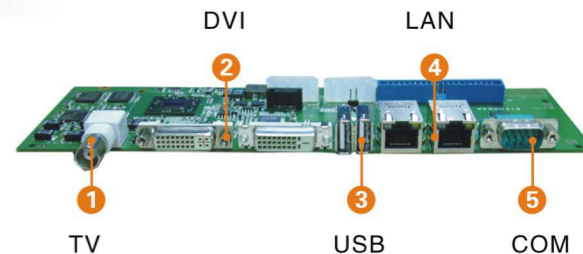

RIO-2300E

- 1 COM
- 2 LAN
- 3 USB

- 4 DVI
- 5 DVI
- 6 TV

Spec

- ◆ Form Factor CPCI
- ◆ CPU NA
- ◆ Memory NA
- ◆ Chipset NA
- ◆ BIOS NA
- ◆ Watchdog NA
- ◆ HDD 1 x SATA, 1 x IDE
- ◆ Expansion slot NA
- ◆ Graphics S3 2300E
Supports VGA, DVI
VGA up to 2048 x 1536
- ◆ Lan 2 x 1000Mbps
2 x Giga LAN
- ◆ I/O 1 x DVI
2 x USB
1 x TV
- ◆ Operation Temp -20°C~60°C
- ◆ Relative Humidity 5°C~95°C
- ◆ Dimension 233mm x 80mm

Features

- ◆ CPCI
- ◆ S3 2300E
- ◆ Supports 2 x USB2.0, 1 x SATA, 1 x IDE

Accessories

- 1 x Manual
- 1 x Dirver
- 1 x Warranty Card