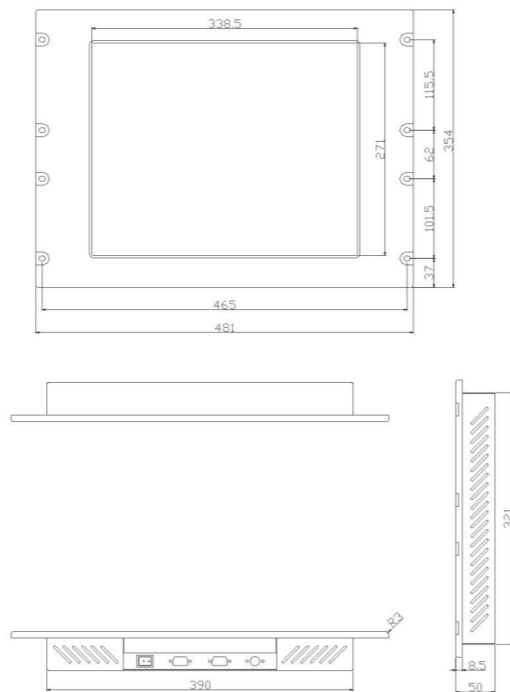

LCD-107A

17" Industrial Monitor

LCD Spec

◆ Type	17" TFT LCD
◆ Max Resolution	1280 x 1024
◆ LCD Colour	16M
◆ Back light	4CCFL
◆ MTBF	50000 Hours
◆ Brightless	300cd/m ²
◆ Contrast	500: 1
◆ Viewing Angle	(H) 140/ (V) 130

Environmental

◆ Operation Temp	0°C~50°C
◆ Storage Temp	-20°C~60°C
◆ Relative Humidity	5°C~95°C

Parameter

◆ Monitors	17" TFT LCD
◆ Colour	Black
◆ Dimension	481mm x 354mm x 50mm
◆ Weight	7kg